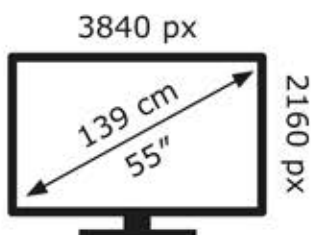

ENERG

LG Electronics

OLED55C44LA

81 kWh/1000h

ABCDEF**G**

162 kWh/1000h

2019/2013