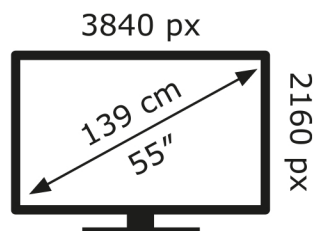

LG Electronics

OLED55C44LA

81 kWh/1000h

ABCDEF**G**

162 kWh/1000h

2019/2013

LG Electronics

OLED55C44LA