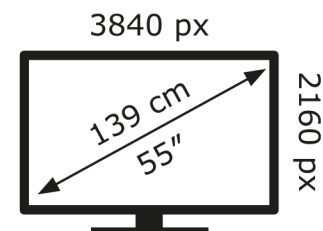

LG Electronics

OLED55C44LA

81 kWh/1000h

ABCDEF**G**

162 kWh/1000h

2019/2013

LG Electronics

OLED55C44LA

81 kWh/1000h

ABCDEF**G**

162 kWh/1000h

2019/2013