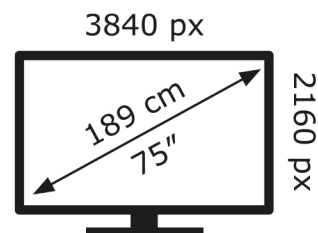

LG Electronics

75QNED86T6A

83 kWh/1000h

ABCDEF**G**

214 kWh/1000h

2019/2013