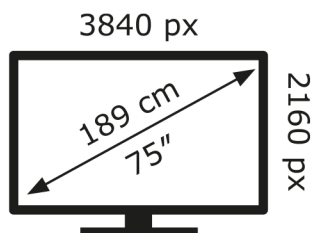

ENERG

LG Electronics

75QNED86T6A

83 kWh/1000h

ABCDEF**G**

214 kWh/1000h

2019/2013

ENERG