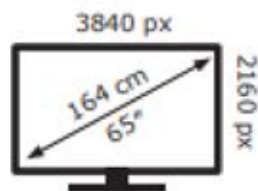

# ENERG

LG Electronics

OLED65G46LS

**97** kWh/1000h

ABCDEF**G**

**222** kWh/1000h

2019/2013