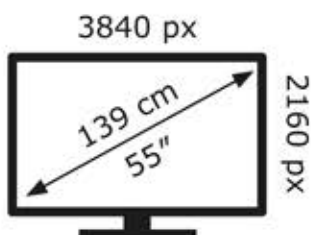

ENERG

LG Electronics

55UT81006LA

81 kWh/1000h

ABCDEF**G**

121 kWh/1000h

2019/2013