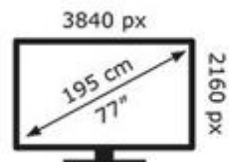

Energy Label for customers in
England, Scotland and Wales

Energy Label for customers in
**Republic of Ireland and
Northern Ireland**

LG Electronics

OLED77C46LA

126 kWh/1000h

ABCDEF**G**

274 kWh/1000h

2019/2013