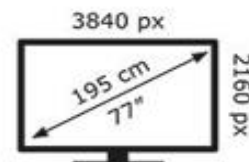

Energy Label for customers in
England, Scotland and Wales

Energy Label for customers in
**Republic of Ireland and
Northern Ireland**

LG Electronics

OLED77C46LA

126 kWh/1000h

ABCDEF**G**

274 kWh/1000h

2019/2013

LG Electronics

OLED77C46LA

126 kWh/1000h

ABCDEF**G**

274 kWh/1000h

2019/2013