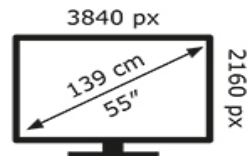

Energy Label for customers in
England, Scotland and Wales

Energy Label for customers in
Republic of Ireland and
Northern Ireland

LG Electronics

55QNED80T6A

64 kWh/1000h

ABCDEF**G**
HDR
121 kWh/1000h

2019/2013