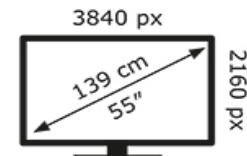

64 kWh/1000h

ABCDEF**G**
HDR
121 kWh/1000h