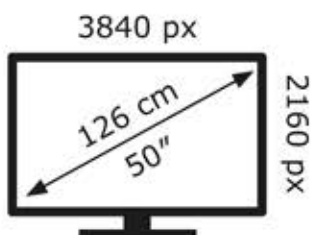

ENERG

LG Electronics

50QNED80T6A

65 kWh/1000h

ABCDEF**G**

99 kWh/1000h

2019/2013