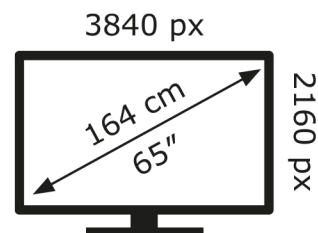

LG Electronics

OLED65G45LW

97 kWh/1000h

ABCDEF**G**

222 kWh/1000h

2019/2013