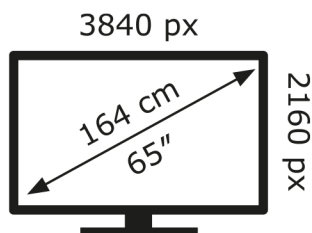

ENERG

LG Electronics

OLED65G45LW

97 kWh/1000h

ABCDEF**G**

222 kWh/1000h

2019/2013

ENERG