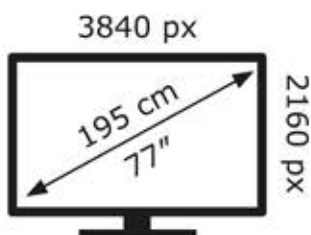

# ENERG

LG Electronics

OLED77C44LA

**126** kWh/1000h

ABCDEF**G**

**274** kWh/1000h

2019/2013