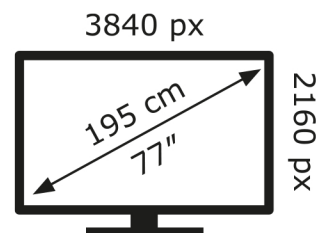

LG Electronics

OLED77C44LA

126 kWh/1000h

ABCDEF**G**

274 kWh/1000h

2019/2013