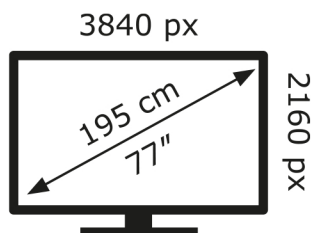

ENERG

LG Electronics

OLED77C44LA

126 kWh/1000h

ABCDEF**G**

274 kWh/1000h

2019/2013

ENERG