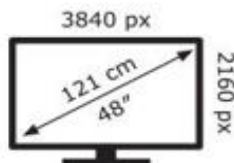

Energy Label for customers in  
England, Scotland and Wales

Energy Label for customers in  
Republic of Ireland and  
Northern Ireland

LG Electronics

OLED48C46LA

**66** kWh/1000h

ABCDEF**G**

**123** kWh/1000h