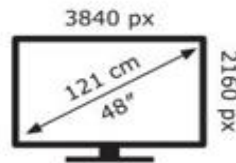

Energy Label for customers in
England, Scotland and Wales

Energy Label for customers in
Republic of Ireland and
Northern Ireland

LG Electronics

OLED48C46LA

66 kWh/1000h

ABCDEF**G**

123 kWh/1000h

2019/2013

LG Electronics

OLED48C46LA

66 kWh/1000h

ABCDEF**G**

123 kWh/1000h

2019/2013