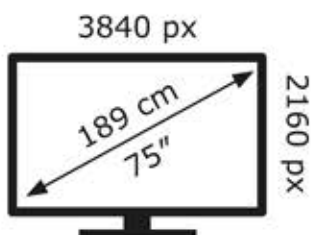

ENERG

LG Electronics

75UT81006LA

127 kWh/1000h

ABCDEF**G**

190 kWh/1000h

2019/2013