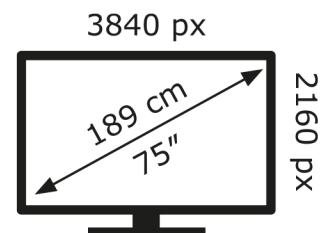

LG Electronics

75UT81006LA

127 kWh/1000h

ABCDEF**G**

190 kWh/1000h

2019/2013

LG Electronics

75UT81006LA

127 kWh/1000h

ABCDEF**G**

190 kWh/1000h

2019/2013