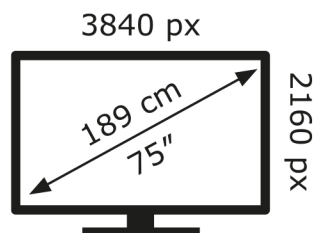

LG Electronics

75UT81006LA

127 kWh/1000h

ABCDEF**G**

190 kWh/1000h

2019/2013

LG Electronics

75UT81006LA