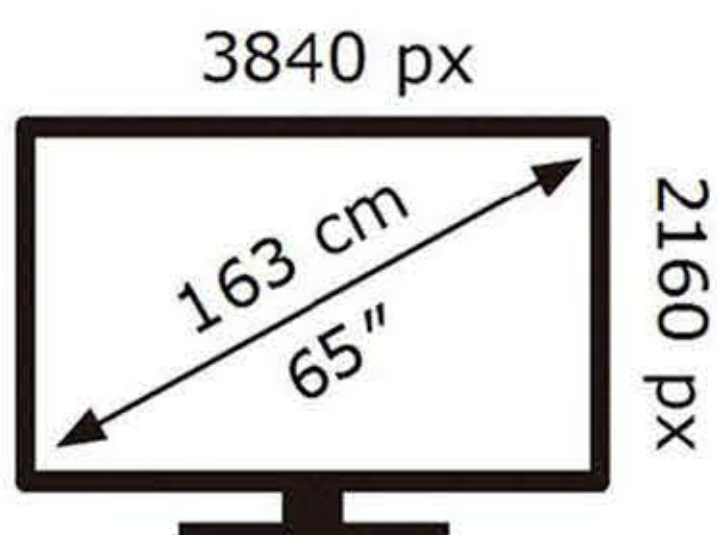

ENERGY

SAMSUNG

UE65DU8500K

107 kWh/1000h

ABCDEF **G**

164 kWh/1000h

2019/2013