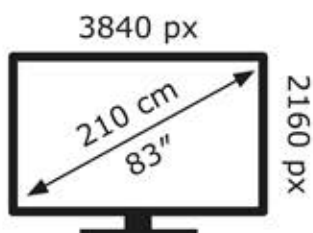

# ENERG

LG Electronics

OLED83C44LA

**150** kWh/1000h

ABCDEF**G**

**283** kWh/1000h

2019/2013