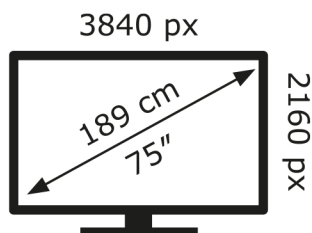

LG Electronics

75UT91006LA

**104** kWh/1000h

ABCDEF**G**

**202** kWh/1000h

2019/2013

LG Electronics

75UT91006LA