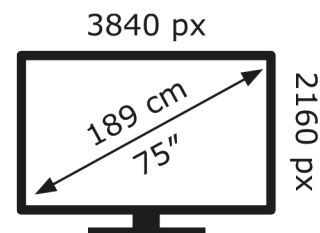

LG Electronics

75UT91006LA

104 kWh/1000h

ABCDEF**G**

202 kWh/1000h

2019/2013

LG Electronics

75UT91006LA

104 kWh/1000h

ABCDEF**G**

202 kWh/1000h

2019/2013