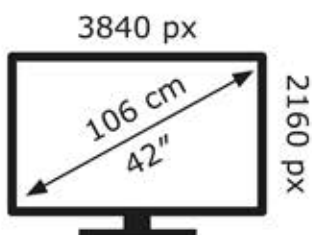

# ENERG

LG Electronics

OLED42C44LA

**52** kWh/1000h

ABCDEF**G**

**90** kWh/1000h

2019/2013