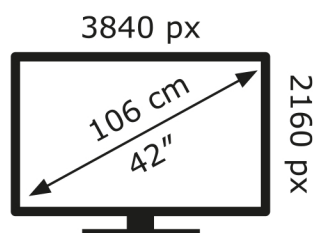

LG Electronics

OLED42C44LA

**52** kWh/1000h

ABCDEF**G**

**90** kWh/1000h

2019/2013

LG Electronics

OLED42C44LA