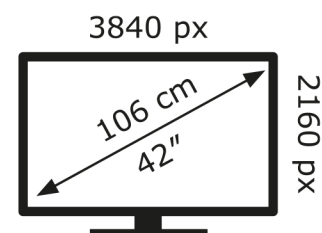

LG Electronics

OLED42C44LA

52 kWh/1000h

ABCDEF**G**

90 kWh/1000h

2019/2013

LG Electronics

OLED42C44LA

52 kWh/1000h

ABCDEF**G**

90 kWh/1000h

2019/2013