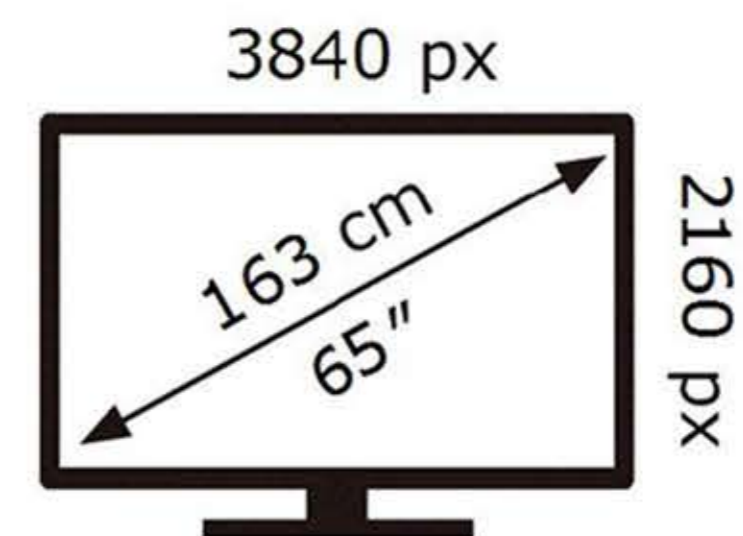

SAMSUNG

QE65Q60DAU

69 kWh/1000h

ABCDEF **G**

160 kWh/1000h

2019/2013