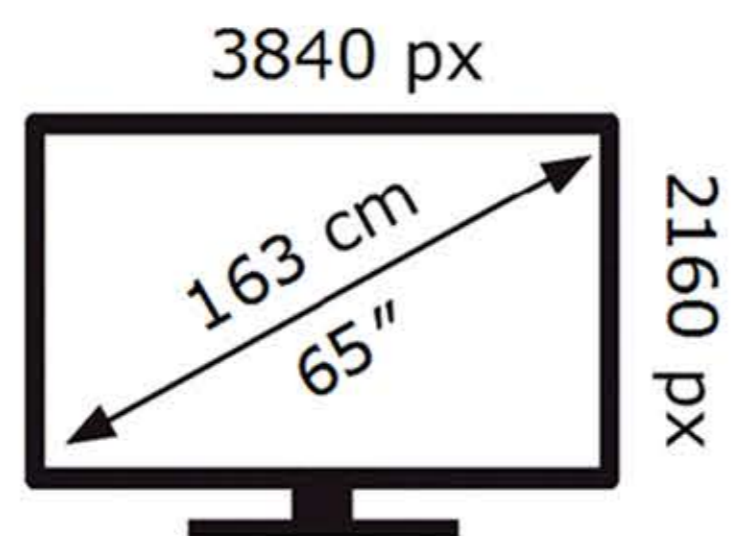

ENERG ⚡

SAMSUNG

QE65Q60DAU

69 kWh/1000h

ABCDEF **G**

160 kWh/1000h

2019/2013

ENERG ⚡