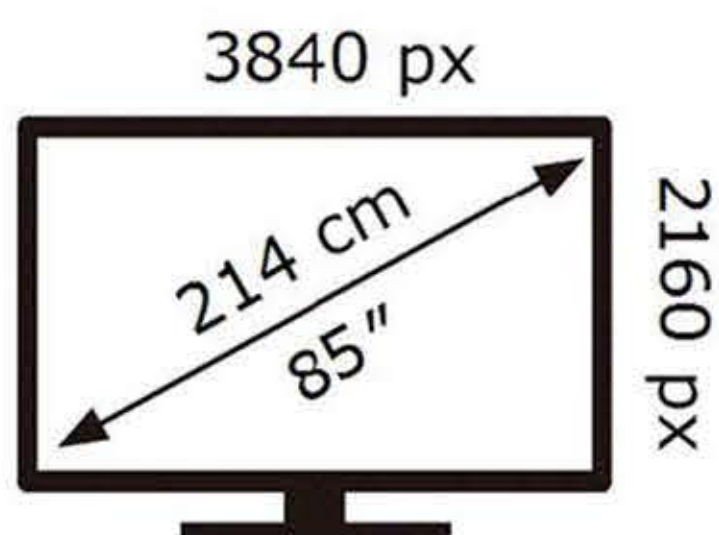

# ENERGY

SAMSUNG

UE85DU7100K

**166** kWh/1000h

ABCDEF **G**

**250** kWh/1000h

2019/2013