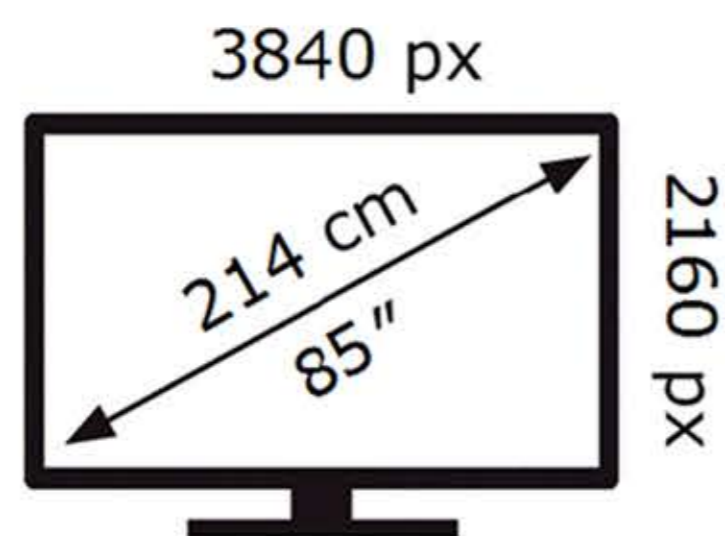

ENERG ⚡

SAMSUNG

UE85DU7100K

166 kWh/1000h

ABCDEF **G**

250 kWh/1000h

2019/2013

ENERG ⚡