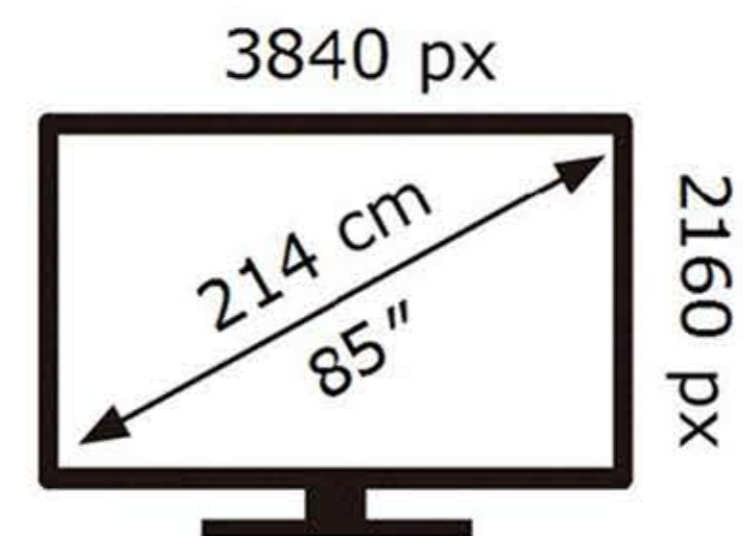

SAMSUNG

UE85DU7100K

166 kWh/1000h

ABCDEF **G**

250 kWh/1000h

2019/2013