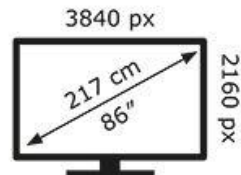

LG Electronics

86NANO81T6A

**170** kWh/1000h

ABCDEF**G**  
**HDR**  
**264** kWh/1000h

2019/2013

LG Electronics

86NANO81T6A

**170** kWh/1000h