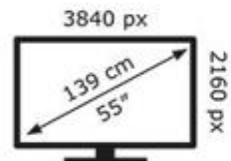

Energy Label for customers in  
England, Scotland and Wales

Energy Label for customers in  
Republic of Ireland and  
Northern Ireland

LG Electronics

OLED55C46LA

**81** kWh/1000h

ABCDEF**G**  
**HDR**  
**162** kWh/1000h