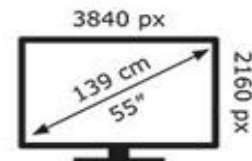

81 kWh/1000h

ABCDEF**G**
HDR
162 kWh/1000h