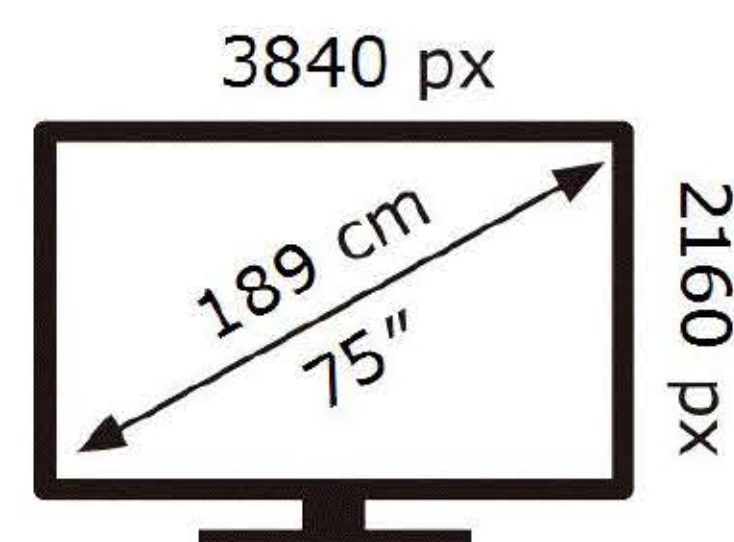

SAMSUNG

UE75DU800K

137 kWh/1000h

ABCDEF **G**

227 kWh/1000h

2019/2013

SAMSUNG

UE75DU800K

137 kWh/1000h

ABCDEF **G**

227 kWh/1000h

2019/2013