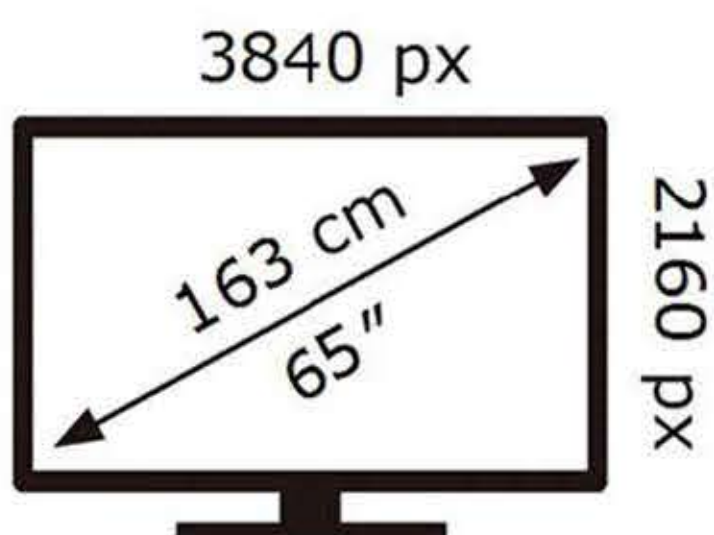

# ENERG

**SAMSUNG**

QE65Q80DAT

**105** kWh/1000h

ABCDEF **G**

**269** kWh/1000h

2019/2013