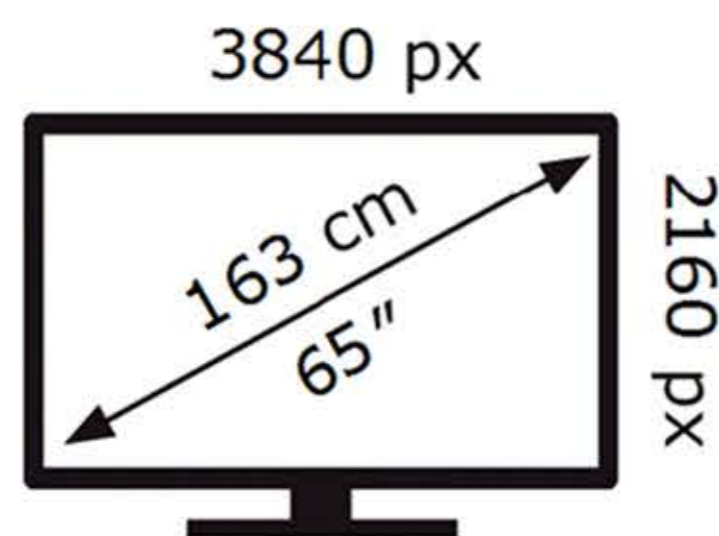

ENERG ⚡

SAMSUNG

QE65Q80DAT

105 kWh/1000h

ABCDEF **G**

269 kWh/1000h

2019/2013

ENERG ⚡