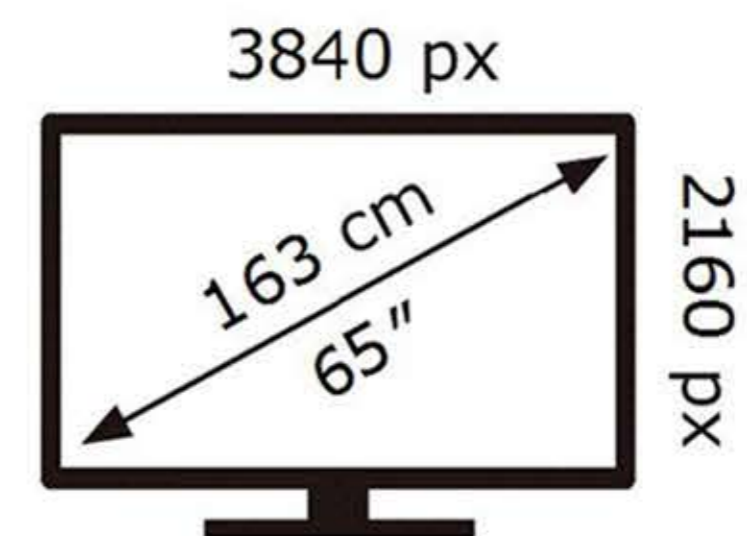

SAMSUNG

QE65Q80DAT

105 kWh/1000h

ABCDEF **G**

269 kWh/1000h

2019/2013