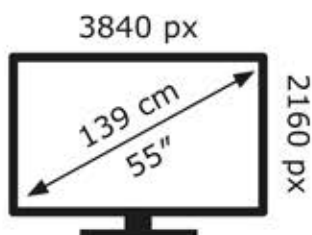

ENERG

LG Electronics

OLED55G45LW

77 kWh/1000h

ABCDEF**G**

165 kWh/1000h

2019/2013