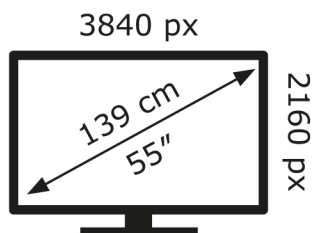

ENERG

LG Electronics

OLED55G45LW

77 kWh/1000h

ABCDEF**G**

165 kWh/1000h

2019/2013

ENERG