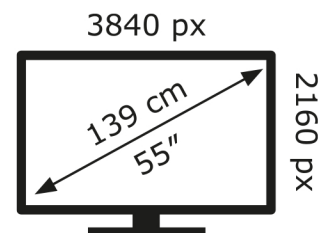

LG Electronics

OLED55G45LW

77 kWh/1000h

ABCDEF**G**

165 kWh/1000h

2019/2013