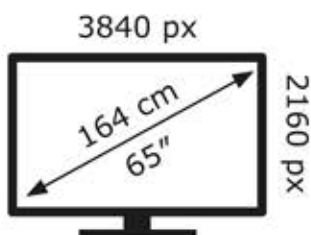

# ENERG

LG Electronics

65QNED80T6A

**85** kWh/1000h

ABCDEF**G**

**160** kWh/1000h

2019/2013