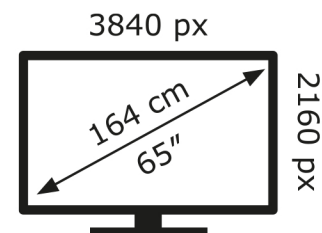

LG Electronics

65QNED80T6A

85 kWh/1000h

ABCDEF**G**

160 kWh/1000h

2019/2013

LG Electronics

65QNED80T6A

85 kWh/1000h

ABCDEF**G**

160 kWh/1000h

2019/2013