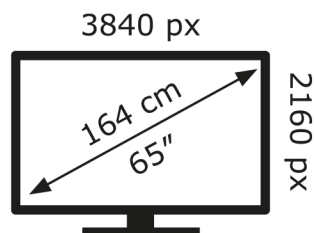

LG Electronics

65QNED80T6A

85 kWh/1000h

ABCDEF**G**

160 kWh/1000h

2019/2013

LG Electronics

65QNED80T6A