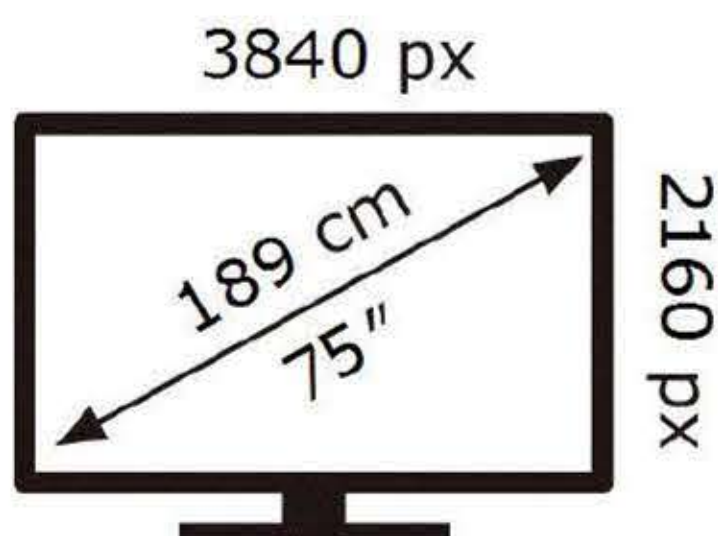

ENERGY

SAMSUNG

QE75Q60DAU

84 kWh/1000h

ABCDEF **G**

204 kWh/1000h

2019/2013