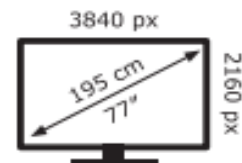

Energy Label for customers in
England, Scotland and Wales

Energy Label for customers in
**Republic of Ireland and
Northern Ireland**

LG Electronics

OLED77B46LA

122 kWh/1000h

ABCDEF**G**

221 kWh/1000h

2019/2013

LG Electronics

OLED77B46LA

122 kWh/1000h

ABCDEF**G**

221 kWh/1000h

2019/2013