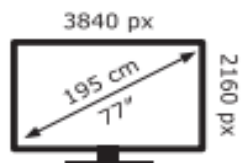

Energy Label for customers in  
England, Scotland and Wales

Energy Label for customers in  
**Republic of Ireland and  
Northern Ireland**

LG Electronics

OLED77B46LA

**122** kWh/1000h

ABCDEF**G**

**221** kWh/1000h