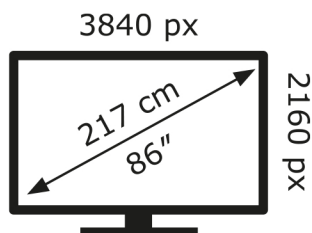

LG Electronics

86QNE86T6A

104 kWh/1000h

ABCDEF**G**

260 kWh/1000h

2019/2013

LG Electronics

86QNE86T6A