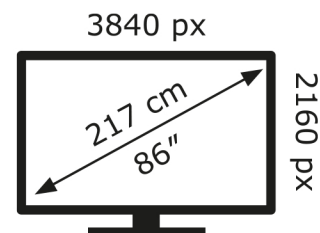

LG Electronics

86QNE86T6A

104 kWh/1000h

ABCDEF**G**

260 kWh/1000h

2019/2013

LG Electronics

86QNE86T6A

104 kWh/1000h

ABCDEF**G**

260 kWh/1000h

2019/2013