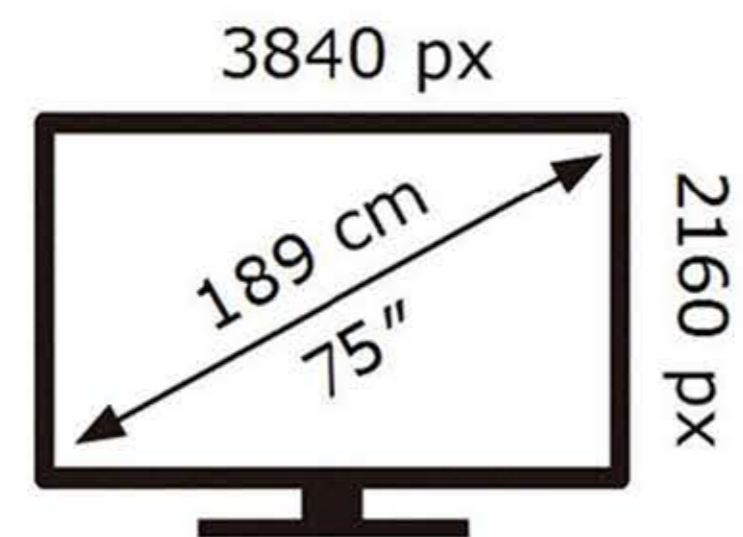

SAMSUNG

QE75Q70DAT

83 kWh/1000h

ABCDEF **G**

228 kWh/1000h

2019/2013