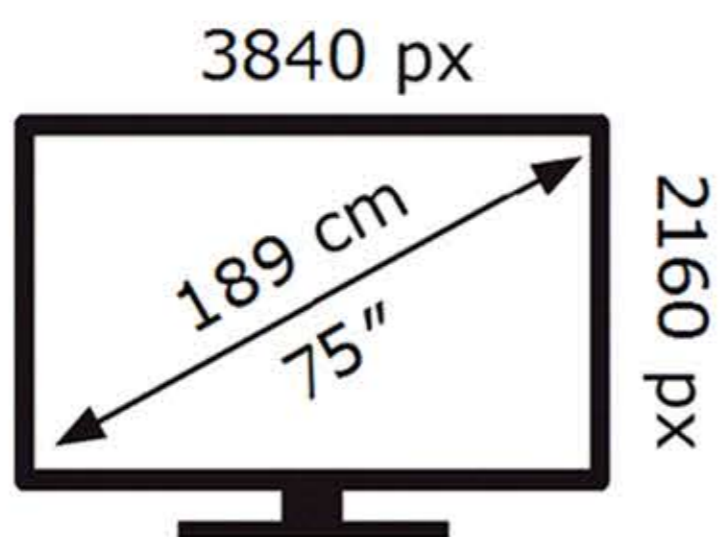

ENERG

SAMSUNG

QE75Q70DAT

83 kWh/1000h

ABCDEF **G**

228 kWh/1000h

2019/2013

ENERG