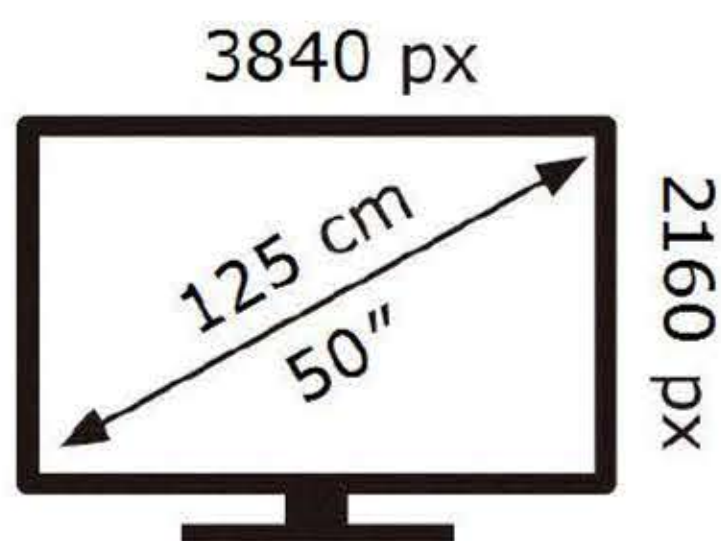

ENERGY

SAMSUNG

UE50DU7100K

70 kWh/1000h

ABCDEF **G**

105 kWh/1000h

2019/2013