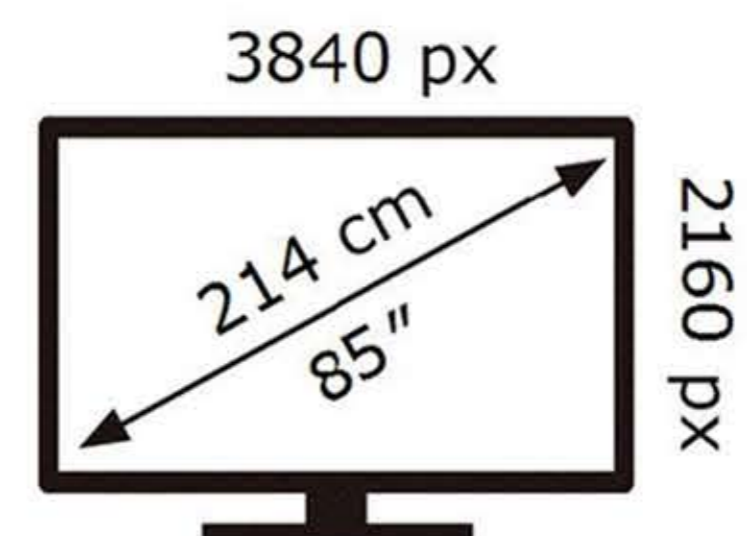

SAMSUNG

QE85Q70DAT

128 kWh/1000h

ABCDEF **G**

314 kWh/1000h

2019/2013