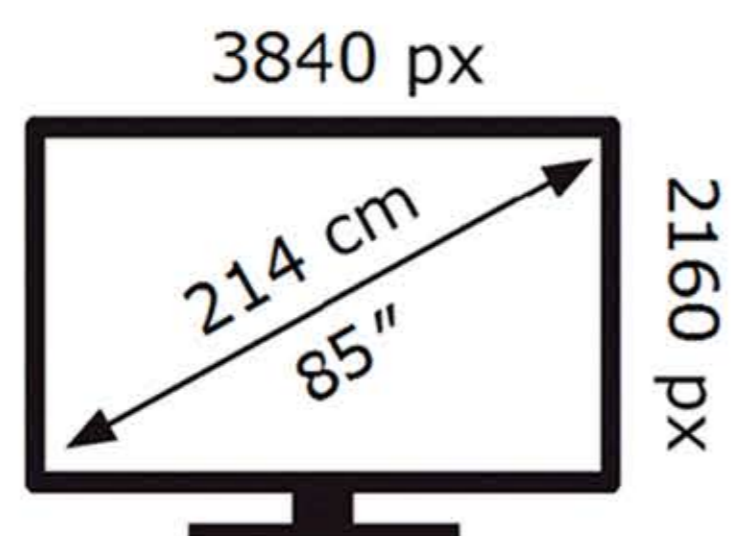

ENERG ⚡

SAMSUNG

QE85Q70DAT

128 kWh/1000h

ABCDEF **G**

314 kWh/1000h

2019/2013

ENERG ⚡