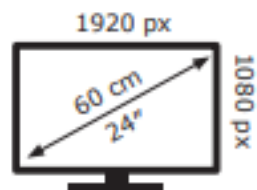

LG Electronics

24MS550

17 kWh/1000h

2019/2013

LG Electronics

24MS550

17 kWh/1000h

2019/2013