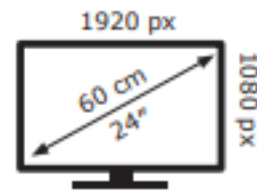

LG Electronics

24MS550

17 kWh/1000h

2019/2013

LG Electronics

24MS550

17 kWh/1000h

2019/2013