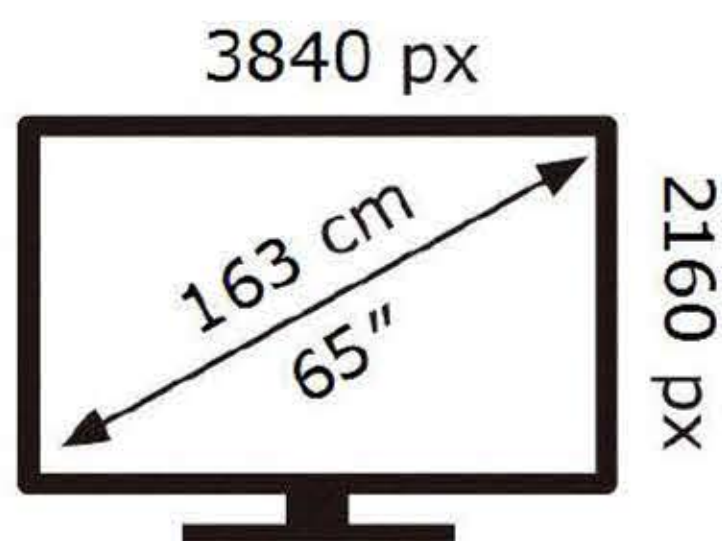

ENERG

SAMSUNG

QE65QN95DAT

96 kWh/1000h

ABCDEF **G**

224 kWh/1000h

2019/2013