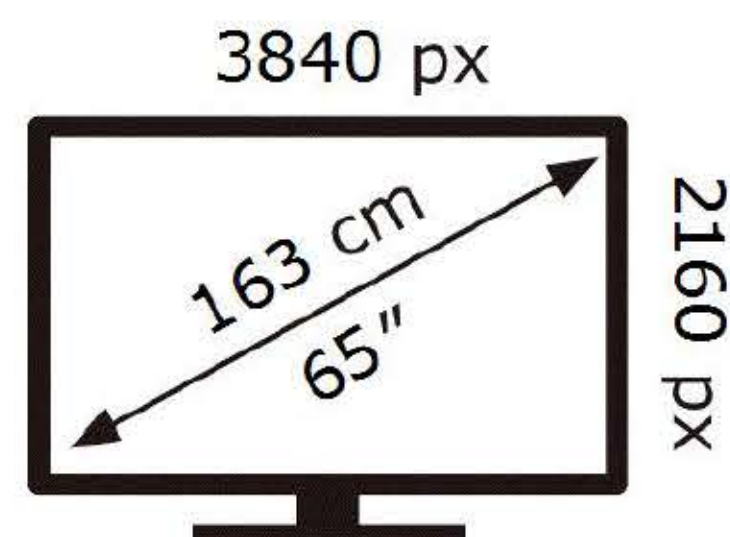

SAMSUNG

QE65QN95DAT

96 kWh/1000h

ABCDEF **G**

224 kWh/1000h

2019/2013

SAMSUNG

QE65QN95DAT

96 kWh/1000h

ABCDEF **G**

224 kWh/1000h

2019/2013