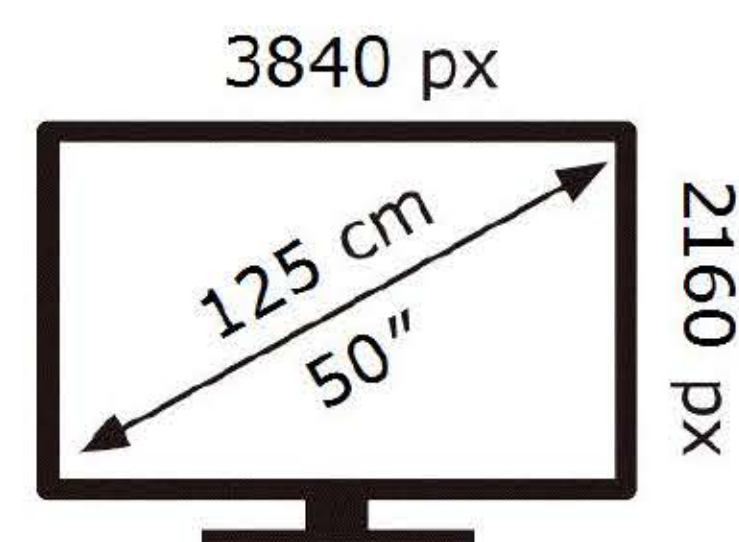

SAMSUNG

UE50DU8000K

70 kWh/1000h

ABCDEF **G**

110 kWh/1000h

2019/2013

SAMSUNG

UE50DU8000K

70 kWh/1000h

ABCDEF **G**

110 kWh/1000h

2019/2013