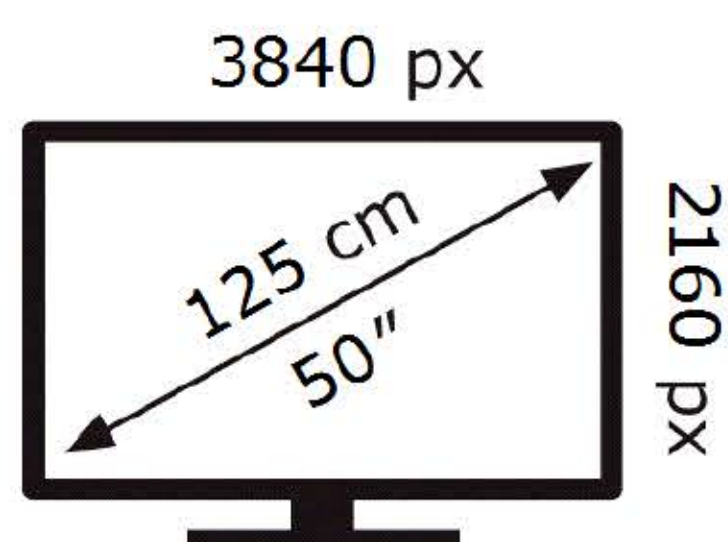

SAMSUNG

UE50DU8000K

**70** kWh/1000h

ABCDEF **G**

**110** kWh/1000h

2019/2013

SAMSUNG

UE50DU8000K