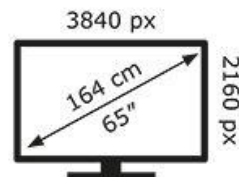

LG Electronics

65NANO81T6A

111 kWh/1000h

ABCDEF**G**

162 kWh/1000h

2019/2013

LG Electronics

65NANO81T6A

111 kWh/1000h

ABCDEF**G**

162 kWh/1000h

2019/2013