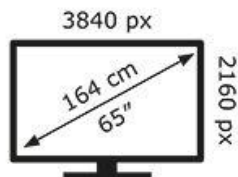

LG Electronics

65NANO81T6A

**111** kWh/1000h

ABCDEF**G**

**162** kWh/1000h

2019/2013

LG Electronics

65NANO81T6A