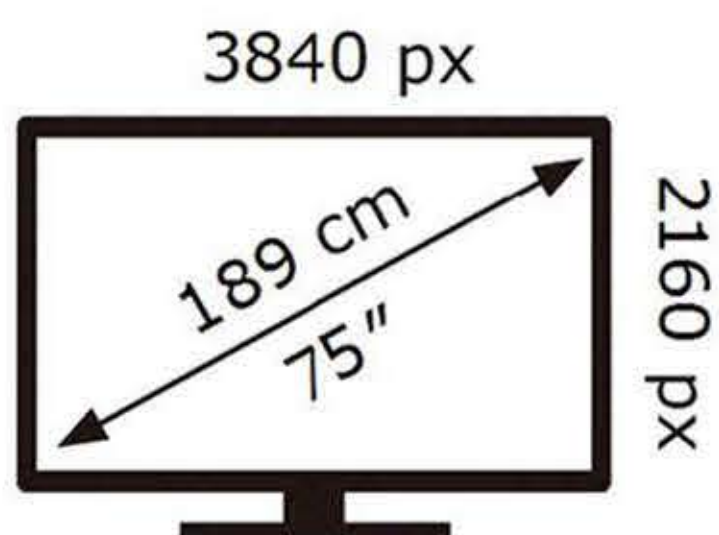

# ENERGY

SAMSUNG

QE75Q80DAT

**134** kWh/1000h

ABCDEF **G**

**324** kWh/1000h

2019/2013