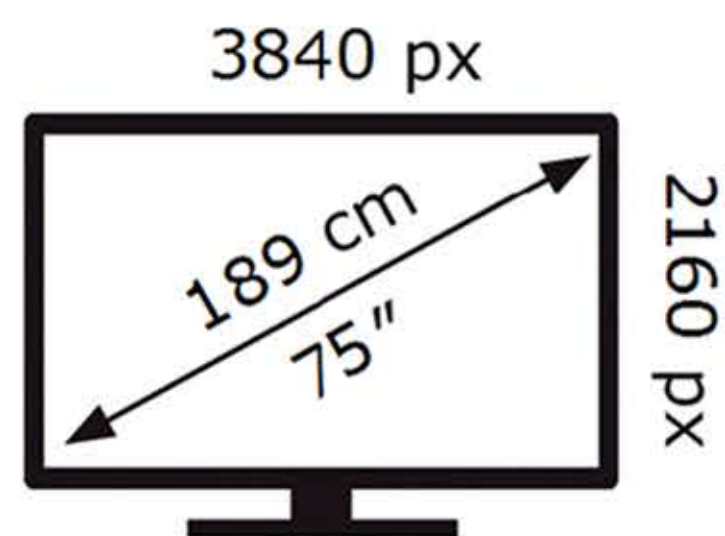

ENERG ⚡

SAMSUNG

QE75Q80DAT

134 kWh/1000h

ABCDEF **G**

324 kWh/1000h

2019/2013

ENERG ⚡