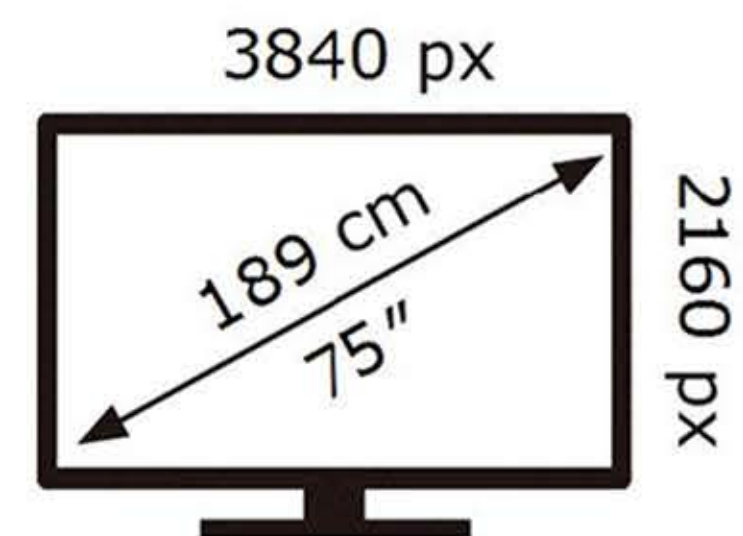

SAMSUNG

QE75Q80DAT

134 kWh/1000h

ABCDEF **G**

324 kWh/1000h

2019/2013