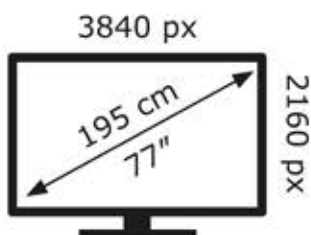

ENERG

LG Electronics

OLED77G45LW

124 kWh/1000h

ABCDEF**G**

311 kWh/1000h

2019/2013