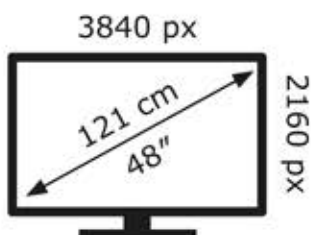

ENERG

LG Electronics

OLED48C44LA

66 kWh/1000h

ABCDEF**G**

123 kWh/1000h

2019/2013