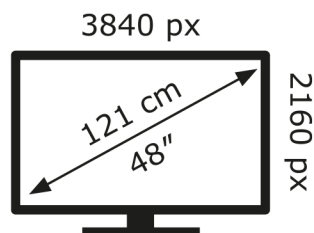

LG Electronics

OLED48C44LA

66 kWh/1000h

ABCDEF**G**

123 kWh/1000h

2019/2013

LG Electronics

OLED48C44LA