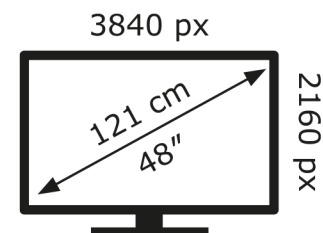

LG Electronics

OLED48C44LA

66 kWh/1000h

ABCDEF**G**

123 kWh/1000h

2019/2013

LG Electronics

OLED48C44LA

66 kWh/1000h

ABCDEF**G**

123 kWh/1000h

2019/2013