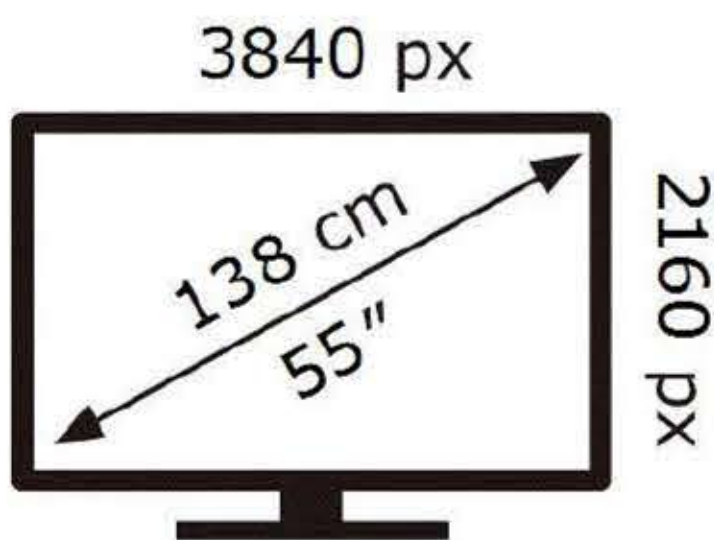

ENERGY

SAMSUNG

UE55DU7100K

80 kWh/1000h

ABCDEF **G**

HDR

121 kWh/1000h

2019/2013