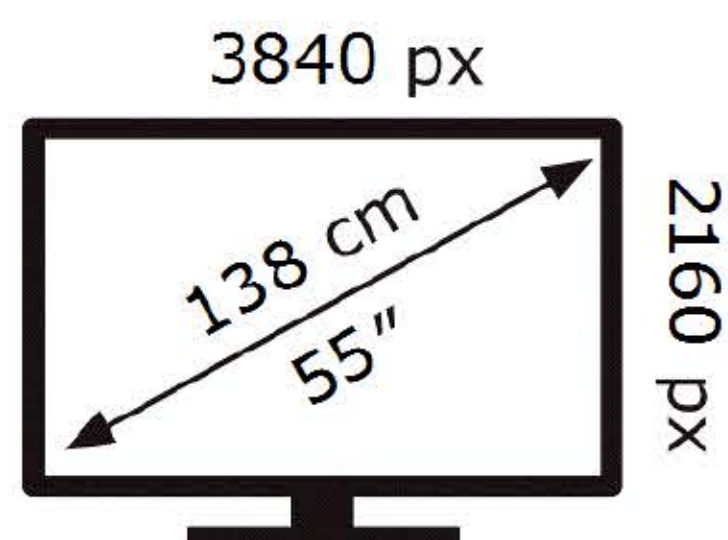

SAMSUNG

UE55DU7100K

80 kWh/1000h

ABCDEF **G**

121 kWh/1000h

2019/2013

SAMSUNG

UE55DU7100K