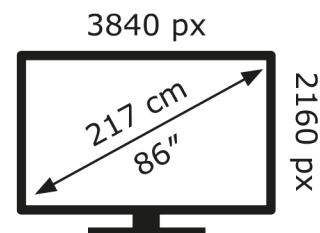

LG Electronics

86UT81006LA

157 kWh/1000h

ABCDEF**G**

243 kWh/1000h

2019/2013

LG Electronics

86UT81006LA

157 kWh/1000h

ABCDEF**G**

243 kWh/1000h

2019/2013