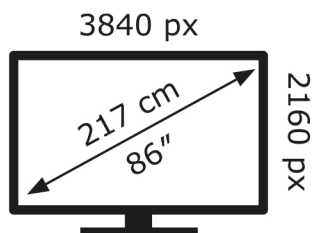

LG Electronics

86UT81006LA

**157** kWh/1000h

ABCDEF**G**

**243** kWh/1000h

2019/2013

LG Electronics

86UT81006LA